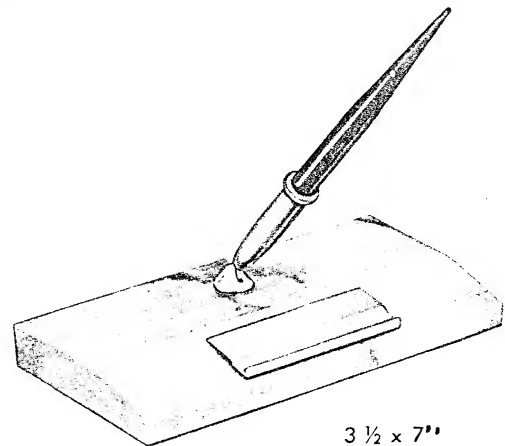

3 1/2 x 7"

2708M
MEXICAN ONYX
With B121SKD White Dot Pen $27.50
With B5SKD Pen, pencil or ballpoint ... 20.00